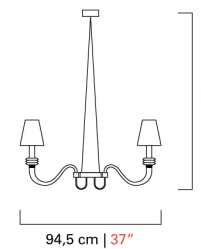

Barovier&Toso

VENEZIA 1295

7114-16

COLLECTION	Domo Amsterdam
TYPOLOGY	Chandeliers
HEIGHT	120 cm <i>47 inc</i>
WIDTH	163 cm <i>64 inc</i>
DEPTH	94,5 cm <i>37 inc</i>
WEIGHT	38 Kg <i>84 lbs</i>
LEVELS	1
SWITCHINGS	1
BULBS	16 E14 x 60W - dimmable - not included <i>16 E12 x 60W - dimmable - not included</i>
CERTIFICATIONS	UL - IMQ - CCC - EAC - cULus
VENETIAN CRYSTAL	Crystal, Grey, Sand, Olive, Cadet Blue, Bluastro, Indigo, Periwinkle, Violet, Gold
BESPOKE VENETIAN CRYSTAL	Cognac, Caramel, Brown, Liquid citron, Antalia Green, Amethyst, Light pink, Aquamarine, Light blue
SHADES	White, Black, Black Inner Gold
METAL STRUCTURES	Polished Chrome, Dark Chrome *Only Domo Amsterdam, Fine Brushed Brass *Only Domo Amsterdam

94,5 cm | 37"