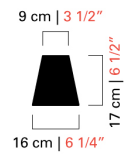

Barovier&Toso

VENEZIA 1295

7114-16

COLLECTION	Domo Amsterdam
TYPOLOGY	Chandeliers
HEIGHT	120 cm <i>47 inc</i>
WIDTH	163 cm <i>64 inc</i>
DEPTH	94,5 cm <i>37 inc</i>
WEIGHT	38 Kg <i>84 lbs</i>
LEVELS	1
SWITCHINGS	1
BULBS	16 E14 x 60W - dimmable - not included <i>16 E12 x 60W - dimmable - not included</i>
CERTIFICATIONS	UL - IMQ - CCC - EAC - cULus
VENETIAN CRYSTAL	Crystal, Grey, Sand, Olive, Cadet Blue, Bluastro, Indigo, Periwinkle, Violet, Gold
BESPOKE VENETIAN CRYSTAL	Cognac, Caramel, Brown, Liquid citron, Antalia Green, Amethyst, Light pink, Aquamarine, Light blue
SHADES	White, Black, Black Inner Gold
METAL STRUCTURES	Polished Chrome, Dark Chrome *Only Domo Amsterdam, Fine Brushed Brass *Only Domo Amsterdam

94,5 cm | 37"